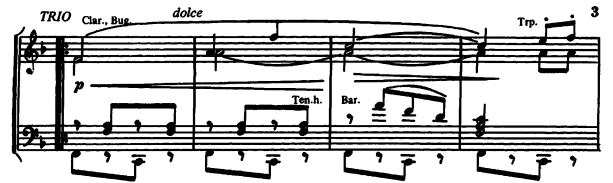

Copying of sheetmusic from this booklet is illegal.

Mini - Score

www.molenaar.com

Molenaar Edition

SURSELVA

1

DIRECTIE in Bb

(Serie Marstriomfen No. 425)

Oscar Tschuur

World Copyright © 1968 by Molenaar N.V., Wormerveer, Holland

4

H. Clar.

Ten. horn, Bar

First system of musical notation. The top staff is for the Horn in C (H. Clar.) and the bottom staff is for the Tenor Horn in B-flat (Ten. horn, Bar). Both staves show measures 4 through 7. The Horn part has a melodic line with a slur over measures 5 and 6. The Tenor Horn part has a rhythmic accompaniment of eighth notes.